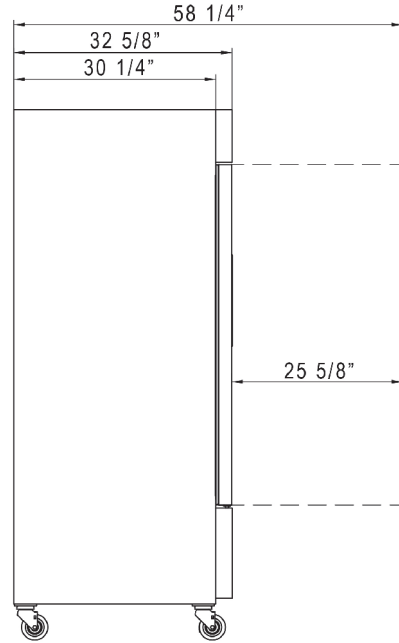

DUKERS
Quality Commercial Refrigeration

REACH IN REFRIGERATOR

D55R

Bottom Mounted / 2-Solid Door

i TECHNICAL SPECIFICATIONS

Voltage/Frequency 115V/60Hz
Refrigerant R290
Interior Material Stainless Steel
Exterior Material Stainless Steel
Temperature Range °F 33 ~ 41°F
Compressor Power (HP) 1/2+
Nema Config. NEMA5-15P

D55R

Front View

Side View

MODEL D55R

Rated Voltage	115V
Rated Frequency	60Hz
Total Input Power	730W
Total Current	8.6A
Total Capacity	41.62 cu ft
Climatic Category	4-5
Protection Type	I
Design Pressure High Side	300 PSIG
Design Pressure Low Side	150 PSIG
Insulation Blowing Gas	C-Pentane
Refrigerant	R290/4.58 oz

MODEL	EXTERNAL DIMENSION WXDXH (INCHES)	PACKAGING DIMENSION WXDXH (INCHES)	PRODUCT NET WEIGHT	# OF SHELVES	40HQ CONTAINER CERT.
D55R	55 1/8 x 32 5/8 x 80 3/8	57 1/8 x 34 5/8 x 82 3/8	463 lbs	8	21

Los Angeles | San Francisco | Dallas
Houston | Florida | Chicago | New Jersey