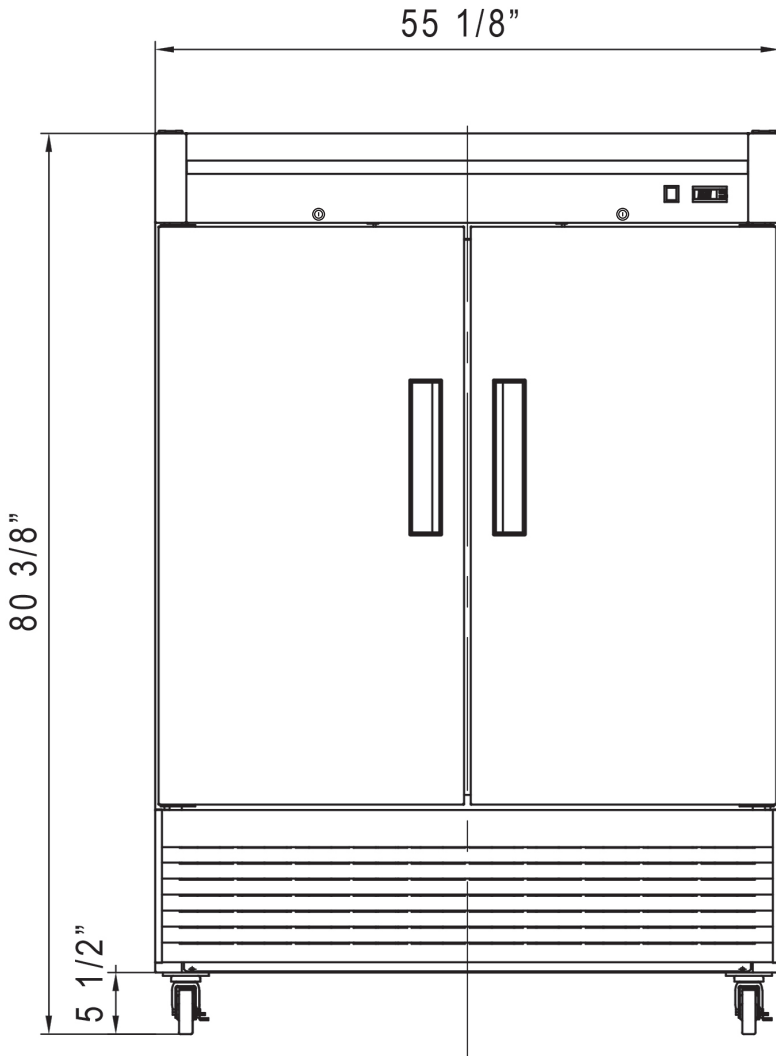

DUKERS
Quality Commercial Refrigeration

REACH IN REFRIGERATOR

D55R

Bottom Mounted / 2-Solid Door

i TECHNICAL SPECIFICATIONS

Voltage/Frequency 115V/60Hz
Refrigerant R290
Interior Material Stainless Steel
Exterior Material Stainless Steel
Temperature Range °F 33 ~ 41°F
Compressor Power (HP) 1/2+
Nema Config. NEMA5-15P

D55R

Front View

Side View

MODEL D55R

Rated Voltage	115V
Rated Frequency	60Hz
Total Input Power	730W
Total Current	8.6A
Total Capacity	41.62 cu ft
Climatic Category	4-5
Protection Type	I
Design Pressure High Side	300 PSIG
Design Pressure Low Side	150 PSIG
Insulation Blowing Gas	C-Pentane
Refrigerant	R290/4.58 oz

MODEL	EXTERNAL DIMENSION WXDXH (INCHES)	PACKAGING DIMENSION WXDXH (INCHES)	PRODUCT NET WEIGHT	# OF SHELVES	40HQ CONTAINER CERT.
D55R	55 1/8 x 32 5/8 x 80 3/8	57 1/8 x 34 5/8 x 82 3/8	463 lbs	8	21

Los Angeles | San Francisco | Dallas
Houston | Florida | Chicago | New Jersey