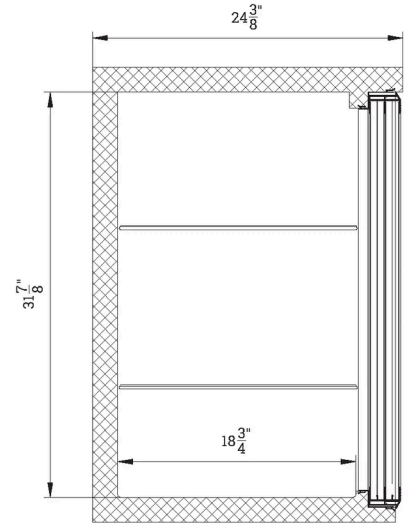

Side View

MODEL DBB48-S2

Rated Voltage	115V
Rated Frequency	60Hz
Total Input Power	284W
Total Current	2.66A
Total Capacity	11.23 cu ft
Climatic Category	4-5
Protection Type	I
Design Pressure High Side	385 PSIG
Design Pressure Low Side	150 PSIG
Insulation Blowing Gas	C-Pentane
Refrigerant	R290/3.17 oz

MODEL	EXTERNAL DIMENSION WXDXH (INCHES)	PACKAGING DIMENSION WXDXH (INCHES)	PRODUCT NET WEIGHT	# OF SHELVES	40FT (PCS)
DBB48-S2	49 7/8"x24 3/8"x38 3/4"	51 5/8"x26 3/8"x43 1/4"	198 lbs	4	54

Los Angeles | San Francisco | Dallas
Houston | Florida | Chicago | New Jersey

1-800-931-8628

info@dukersusa.com

www.DukersUSA.com