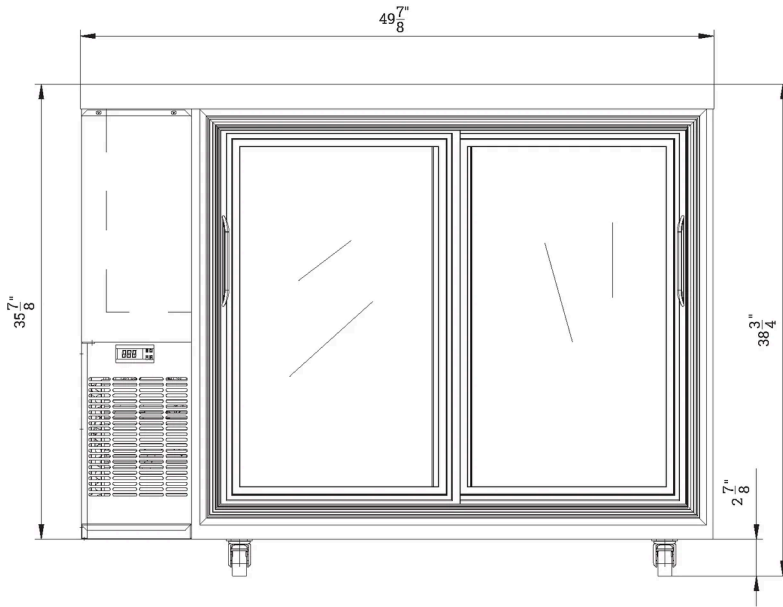

DETAILS & SPECIFICATIONS

BACK BAR COOLER

Front View